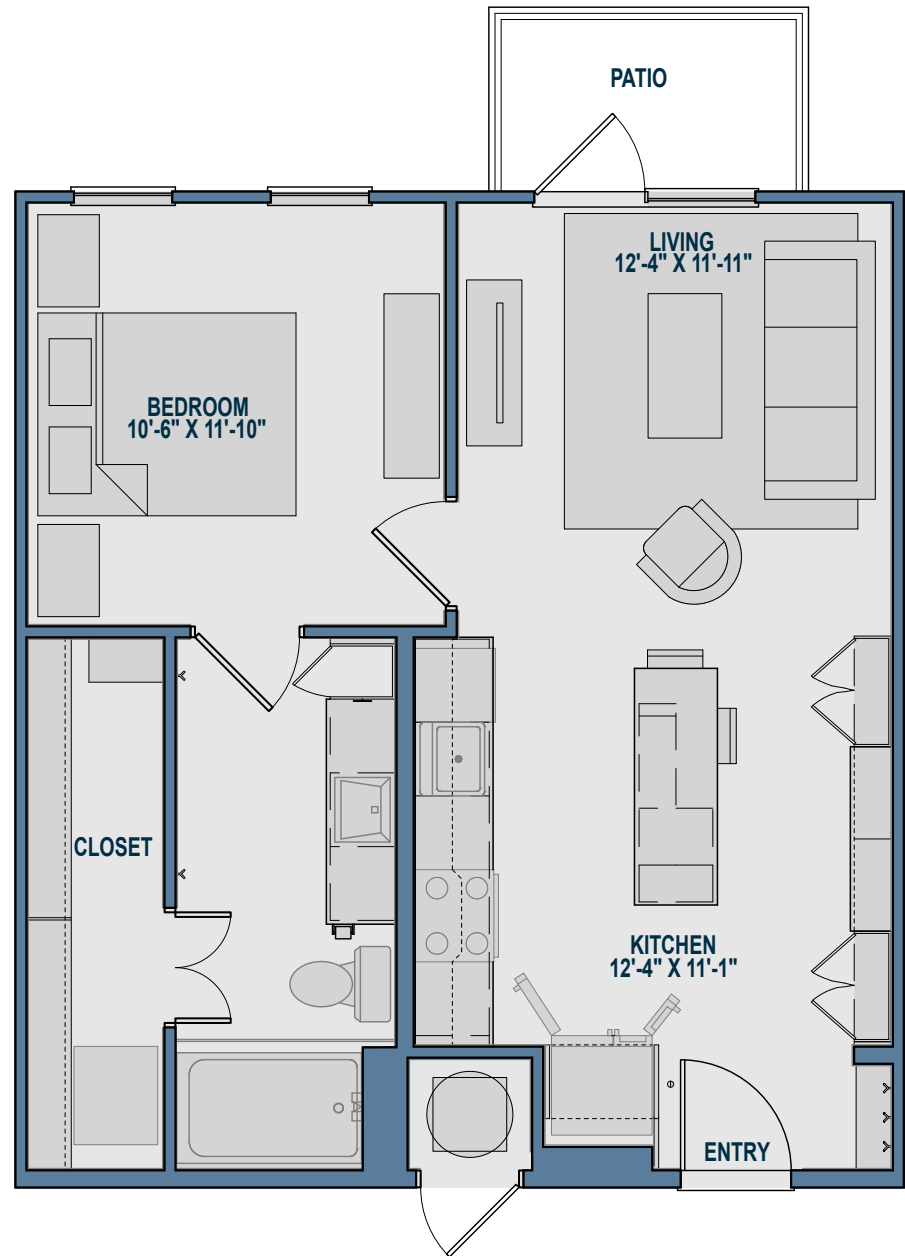

A1

1 BEDROOM / 1 BATH
650 SQ. FT.

AMENITIES

- » Two Standard Unit Finish Schemes, Seaside and Carolina
- » 10-foot Ceilings and 8-foot Paneled Doors, 12-foot Ceilings in Select Units*
- » Solid Wood Custom Cabinetry
- » 3 cm Slab Granite Countertops with Accent Tile Backsplash
- » Stainless Steel Appliance Package Including Side-by-Side Refrigerator with Water and Ice Dispenser
- » Satin Nickel Hardware and Accents
- » Walk-in Showers with Glass Enclosure, Rainfall Showerheads, and Handheld Showerheads*
- » Large Soaking Tubs*
- » Wood Style Plank Flooring in Kitchen and Living Areas
- » Spacious Customizable Walk-in Closets