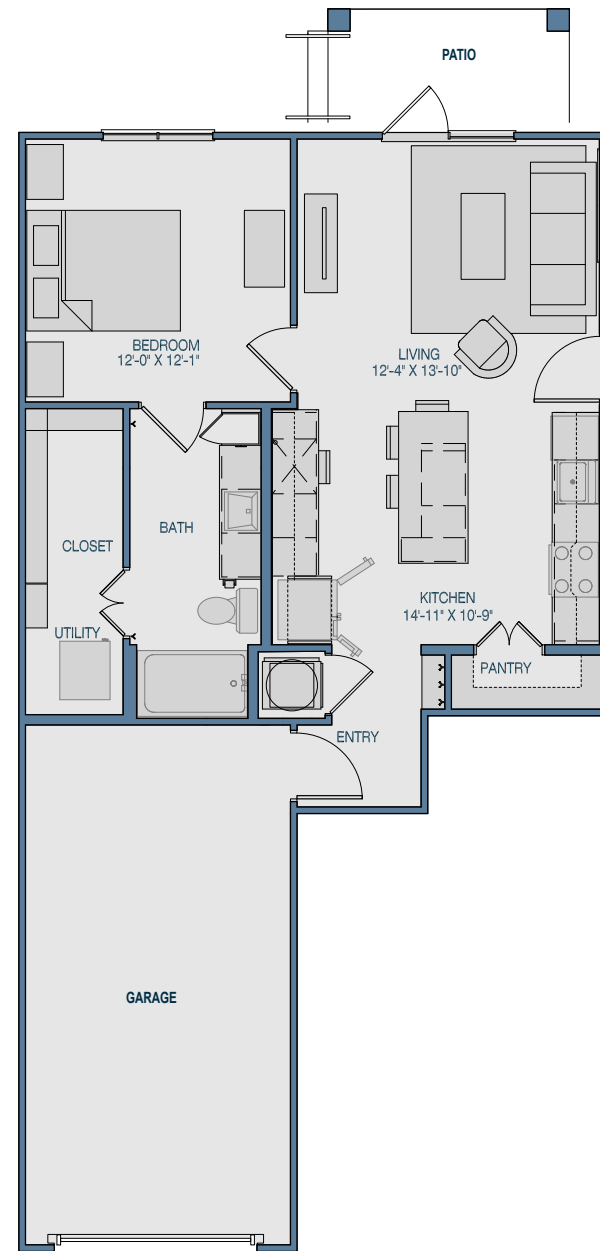

A4

1 BEDROOM / 1 BATH
752 SQ. FT.

AMENITIES

- » Two Standard Unit Finish Schemes, Seaside and Carolina
- » 10-foot Ceilings and 8-foot Paneled Doors, 12-foot Ceilings in Select Units*
- » Solid Wood Custom Cabinetry
- » 3 cm Slab Granite Countertops with Accent Tile Backsplash
- » Stainless Steel Appliance Package Including Side-by-Side Refrigerator with Water and Ice Dispenser
- » Satin Nickel Hardware and Accents
- » Walk-in Showers with Glass Enclosure, Rainfall Showerheads, and Handheld Showerheads*
- » Large Soaking Tubs*
- » Wood Style Plank Flooring in Kitchen and Living Areas
- » Spacious Customizable Walk-in Closets

4255 COTTON GIN, FRISCO, TX 75034

TheKathrynAtGrandPark.com

MEASUREMENTS ARE APPROXIMATE AND SUBJECT TO CHANGE