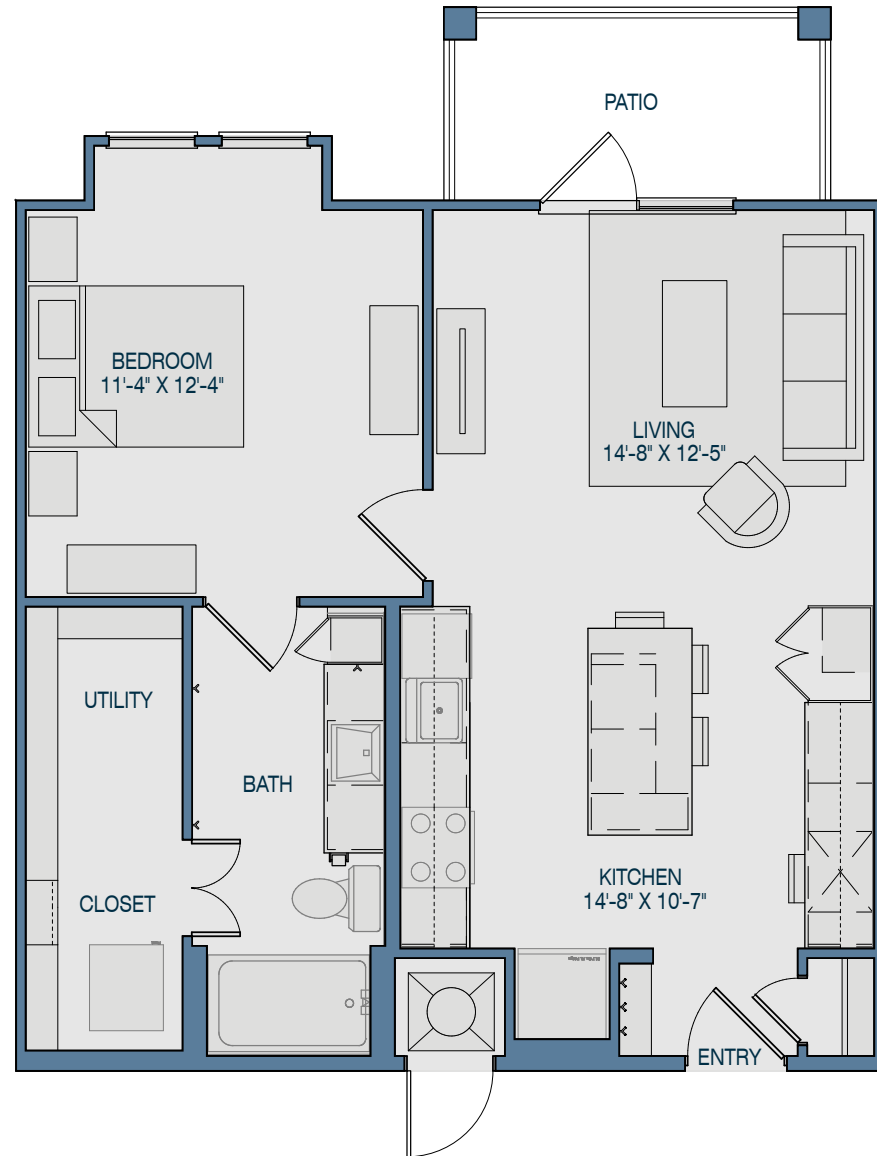

A2

1 BEDROOM / 1 BATH
742 SQ. FT.

AMENITIES

- » Two Standard Residence Finish Schemes, Seaside and Carolina
- » 10-foot Ceilings and 8-foot Paneled Doors, 12-foot Ceilings*
- » Solid Wood Custom Cabinetry
- » 3 cm Slab Granite Countertops with Accent Tile Backsplash
- » Stainless Steel Appliance Package Including Side-by-Side Refrigerator with Water and Ice Dispenser
- » Satin Nickel Hardware and Accents
- » Walk-in Showers with Glass Enclosure, Rainfall Showerheads, and Handheld Showerheads*
- » Large Soaking Tubs*
- » Wood Style Plank Flooring in Kitchen and Living Areas
- » Spacious Customizable Walk-in Closets

**Available in select residences*

4255 COTTON GIN, FRISCO, TX 75034

TheKathrynAtGrandPark.com

DIMENSIONS ARE APPROXIMATE AND SUBJECT TO CHANGE