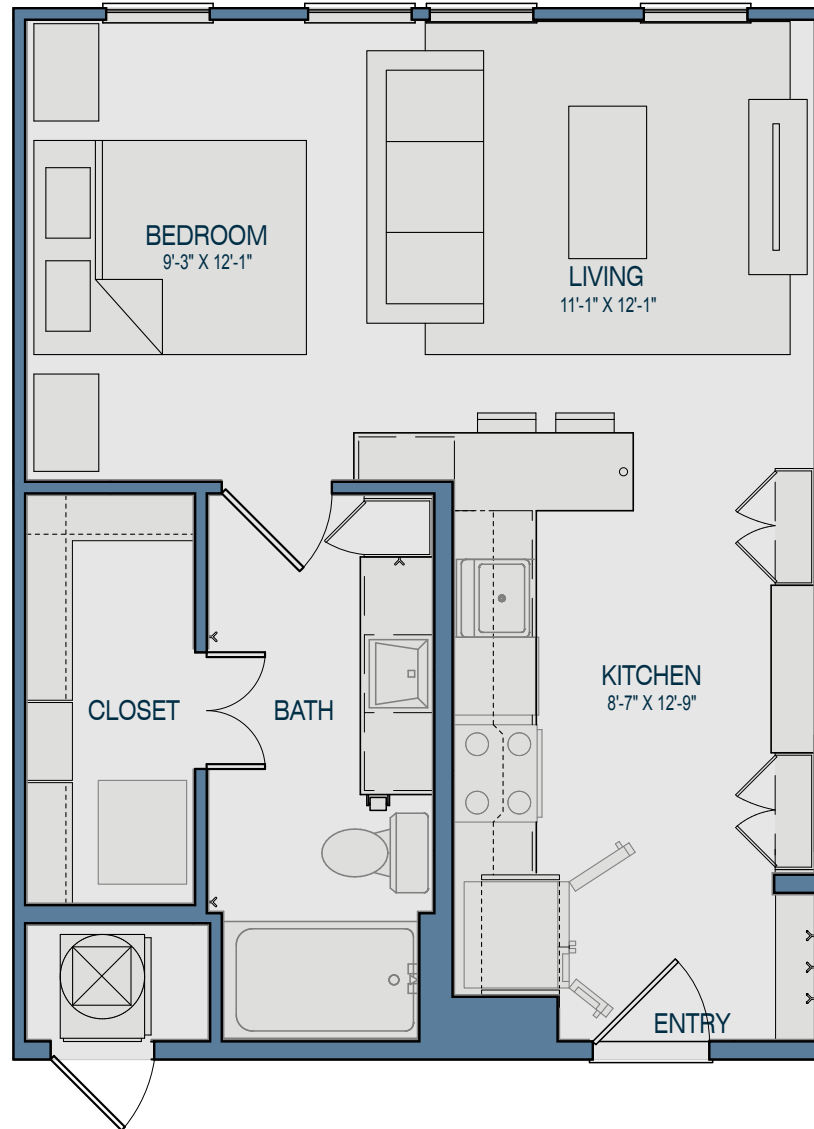

S1

0 BEDROOM / 1 BATH
565 SQ. FT.

AMENITIES

- » Two Standard Residence Finish Schemes, Seaside and Carolina
- » 10-foot Ceilings and 8-foot Paneled Doors, 12-foot Ceilings*
- » Solid Wood Custom Cabinetry
- » 3 cm Slab Granite Countertops with Accent Tile Backsplash
- » Stainless Steel Appliance Package Including Side-by-Side Refrigerator with Water and Ice Dispenser
- » Satin Nickel Hardware and Accents
- » Walk-in Showers with Glass Enclosure, Rainfall Showerheads, and Handheld Showerheads*
- » Large Soaking Tubs*
- » Wood Style Plank Flooring in Kitchen and Living Areas
- » Spacious Customizable Walk-in Closets

**Available in select residences*

4255 COTTON GIN, FRISCO, TX 75034

TheKathrynAtGrandPark.com

DIMENSIONS ARE APPROXIMATE AND SUBJECT TO CHANGE