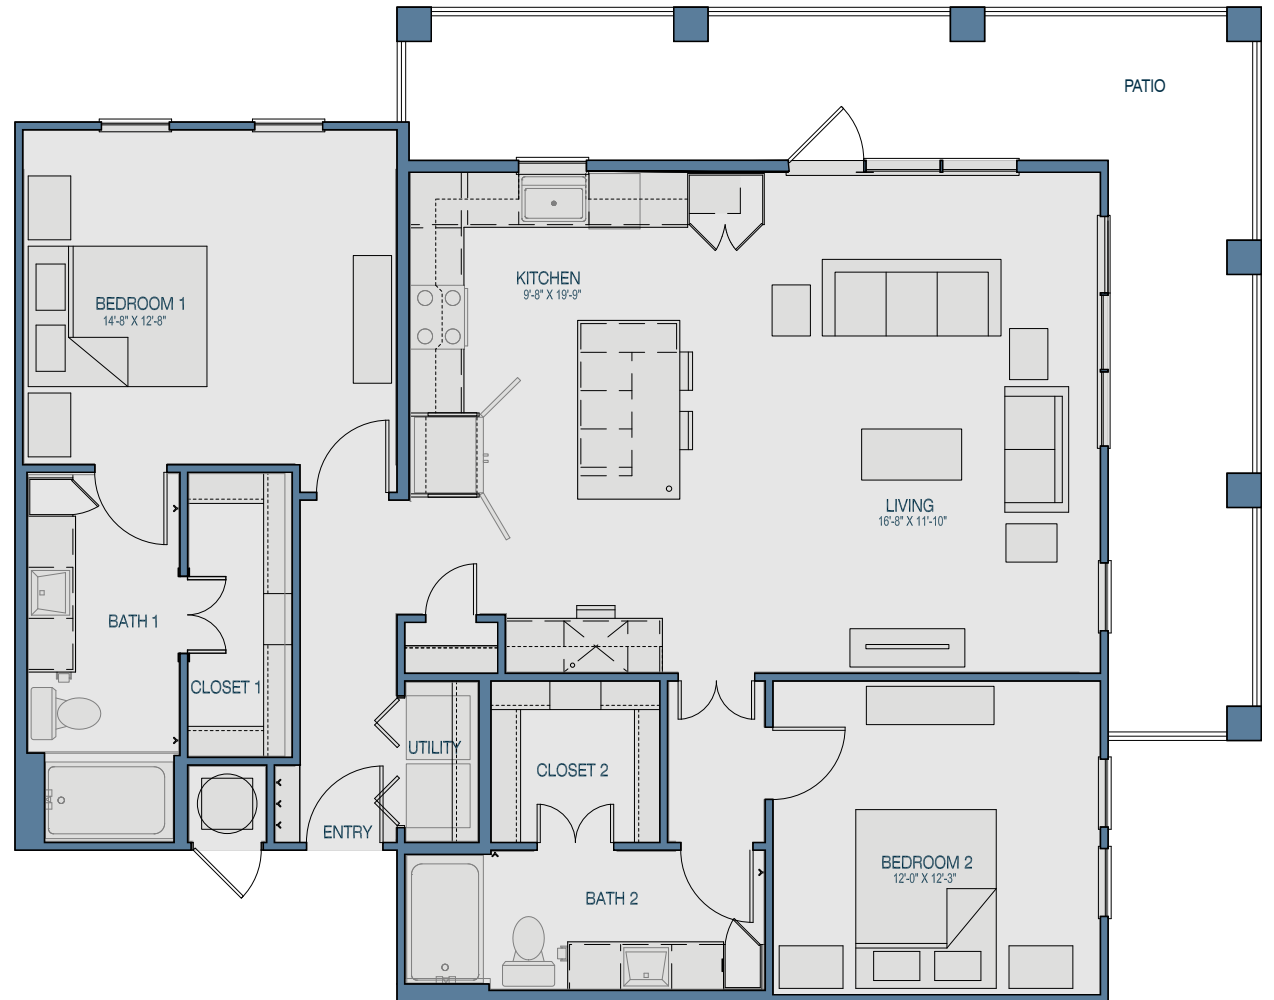

THE KATHRYN

B3

2 BEDROOM / 2 BATH
1006 SQ. FT.

AMENITIES

- » Two Standard Residence Finish Schemes, Seaside and Carolina
- » 10-foot Ceilings and 8-foot Paneled Doors, 12-foot Ceilings*
- » Solid Wood Custom Cabinetry
- » 3 cm Slab Granite Countertops with Accent Tile Backsplash
- » Stainless Steel Appliance Package Including Side-by-Side Refrigerator with Water and Ice Dispenser
- » Satin Nickel Hardware and Accents
- » Walk-in Showers with Glass Enclosure, Rainfall Showerheads, and Handheld Showerheads*
- » Large Soaking Tubs*
- » Wood Style Plank Flooring in Kitchen and Living Areas
- » Spacious Customizable Walk-in Closets

**Available in select residences*

4255 COTTON GIN, FRISCO, TX 75034

TheKathrynAtGrandPark.com

DIMENSIONS ARE APPROXIMATE AND SUBJECT TO CHANGE